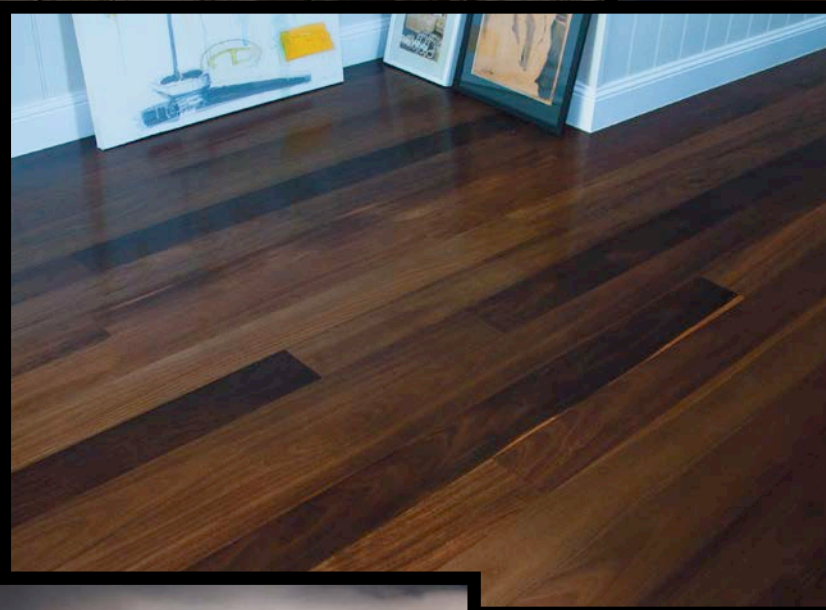

Hurford Roasted is available in two distinctive tones:

Peat: a natural dark earth hue.

Cayenne: an intimate reddish bronze palette.

Hurford Roasted is a high temperature thermally modified hardwood that uses a custom designed heating program to alter the woods molecular structure. This has many benefits that include locking in the colour, increasing the durability and limiting movement to a fraction of normal kiln dried flooring.

Roasted

*elegance
earth style
chocolat*

Peat

A black leather chair with a chrome frame is positioned on a dark wood floor. The chair is situated next to a brick wall on the right and a window with a dark frame on the left. The word "Roasted" is written in a white, cursive font across the top of the image.