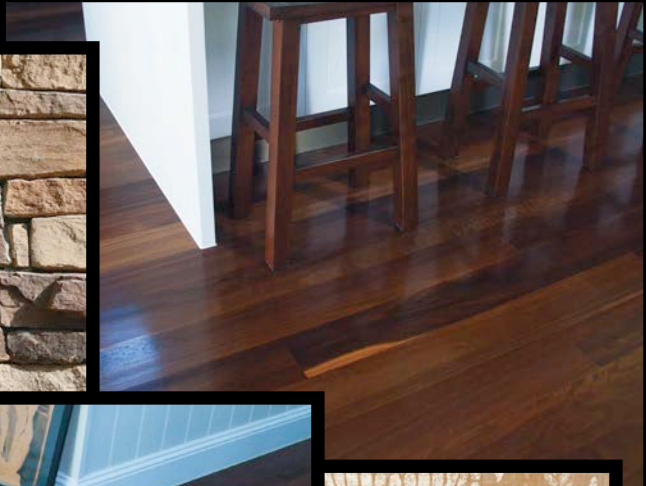

Hurford Roasted is available in two distinctive tones:

Peat: a natural dark earth hue.

Cayenne: an intimate reddish bronze palette.

Hurford Roasted is a high temperature thermally modified hardwood that uses a custom designed heating program to alter the woods molecular structure. This has many benefits that include locking in the colour, increasing the durability and limiting movement to a fraction of normal kiln dried flooring.

Roasted

*elegance
earth style
chocolat*

Peat

A black leather chair with a chrome frame is positioned on a dark wood floor. The chair is situated next to a brick wall on the right and a window with a dark frame on the left. The word "Roasted" is written in a white, cursive font across the top of the image.