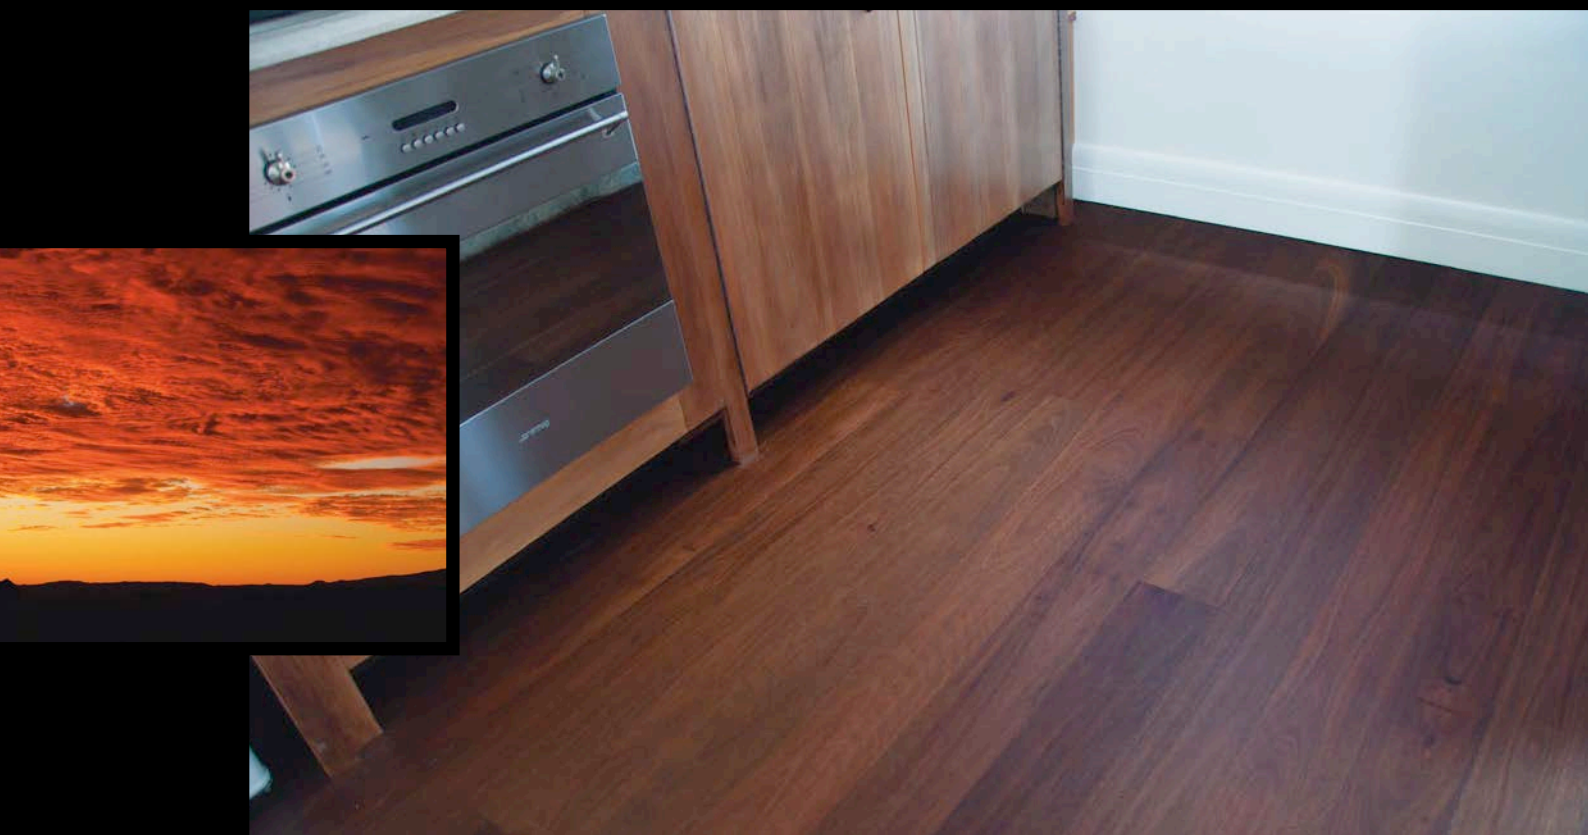

HURFORD ROASTED

Hurford Roasted is about creating a luxurious style when it comes to Australian hardwood flooring.

The Hurford Roasted process metamorphosis the natural colour of hardwood to create a deep rich tone that penetrates through the wood.

Hurford Roasted is available in two distinctive tones:

Peat: a natural dark earth hue.

Cayenne: an intimate reddish bronze palette.

Hurford Roasted is a high temperature thermally modified hardwood that uses a custom designed heating program to alter the woods molecular structure. This has many benefits that include locking in the colour, increasing the durability and limiting movement to a fraction of normal kiln dried flooring.

Roasted

*elegance
earth style
chocolat*

Peat

A black leather chair with a chrome frame is positioned on a dark wood floor. The chair is situated next to a brick wall on the right and a window with a dark frame on the left. The word "Roasted" is written in a white, cursive font across the top of the image.