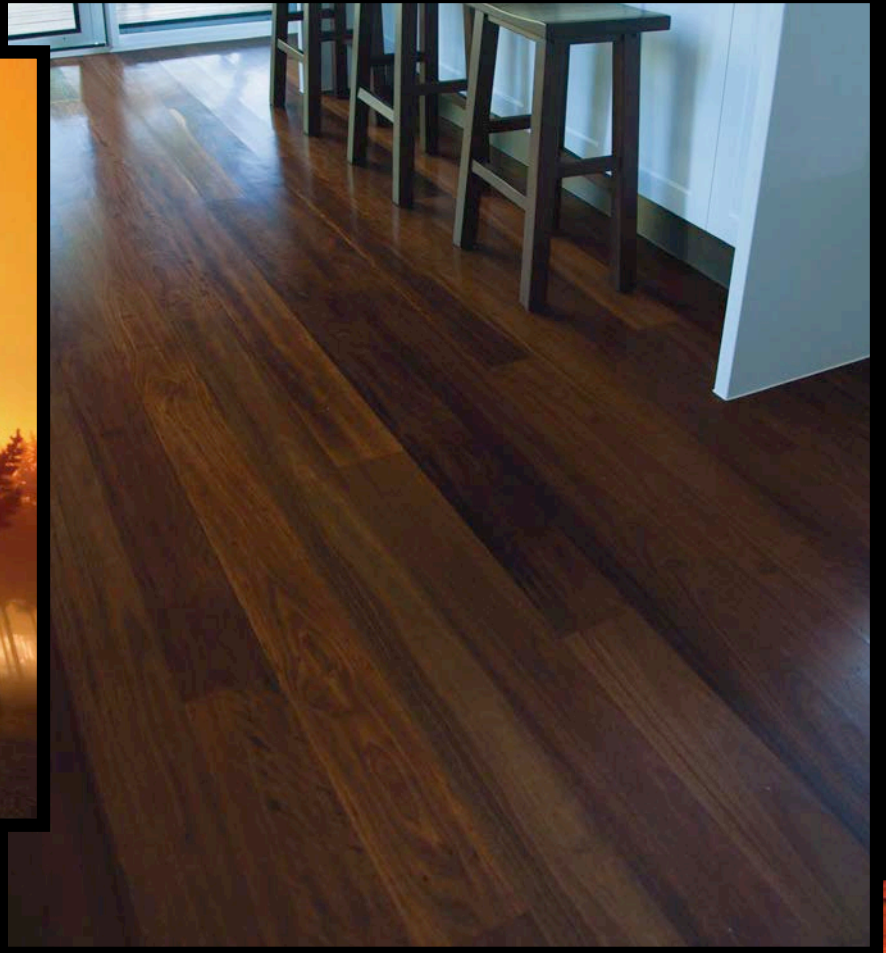

HURFORD ROASTED

Hurford Roasted is about creating a luxurious style when it comes to Australian hardwood flooring.

The Hurford Roasted process metamorphosis the natural colour of hardwood to create a deep rich tone that penetrates through the wood.

Hurford Roasted is available in two distinctive tones:

Peat: a natural dark earth hue.

Cayenne: an intimate reddish bronze palette.

Hurford Roasted is a high temperature thermally modified hardwood that uses a custom designed heating program to alter the woods molecular structure. This has many benefits that include locking in the colour, increasing the durability and limiting movement to a fraction of normal kiln dried flooring.

Roasted

*elegance
earth style
chocolat*

Peat

A black leather chair with a chrome frame is positioned on a dark wood floor. The chair is situated next to a brick wall on the right and a window with a dark frame on the left. The word "Roasted" is written in a white, cursive font across the top of the image.