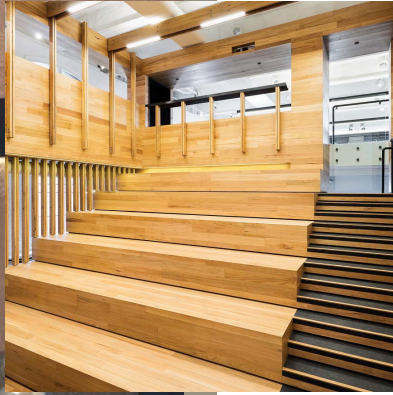

## LUXURY IN ANY SPACE BRINGS THE FEELING OF STYLE AND SOPHISTICATION, AND STARTS FROM THE FLOOR UP.

First Floors is a premium engineered floor, with its slightly textured surface and modern matt oil finish it is the perfect choice for interiors of distinction. With the coastal golden rays of Blackbutt, the attractive wild warmth of Spotted Gum and the deep rich tones of Roasted Peat this boutique collection offers only the finest from our Australian species.

Roasted Peat, is an Australian Hardwood that has been through a thermal modification process that uses no chemicals to permanently alter the structure of the wood fibre. This process greatly increases the stability and density of the hardwood, as well as locking in the gorgeous deep earth to chocolate brown colour tones.

*Cover and inside large photo 132mm Roasted Peat. Insert photos, first and second images 132mm Blackbutt and third image 132mm Spotted Gum.*