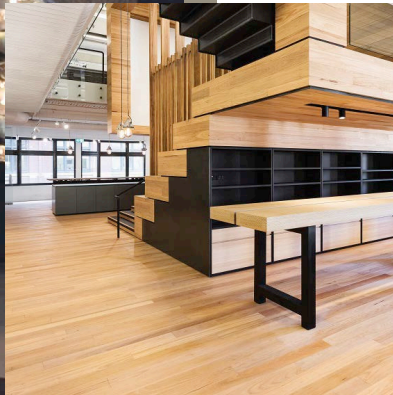

## LUXURY IN ANY SPACE BRINGS THE FEELING OF STYLE AND SOPHISTICATION, AND STARTS FROM THE FLOOR UP.

First Floors is a premium engineered floor, with its slightly textured surface and modern matt oil finish it is the perfect choice for interiors of distinction. With the coastal golden rays of Blackbutt, the attractive wild warmth of Spotted Gum and the deep rich tones of Roasted Peat this boutique collection offers only the finest from our Australian species.

Roasted Peat, is an Australian Hardwood that has been through a thermal modification process that uses no chemicals to permanently alter the structure of the wood fibre. This process greatly increases the stability and density of the hardwood, as well as locking in the gorgeous deep earth to chocolate brown colour tones.

*Cover and inside large photo 132mm Roasted Peat. Insert photos, first and second images 132mm Blackbutt and third image 132mm Spotted Gum.*